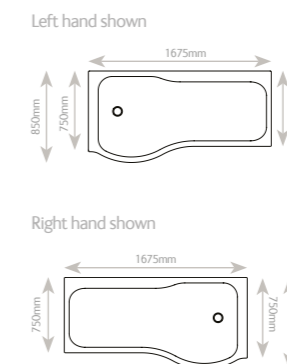

I Bath

VS

Standard Bath

**BATH OR
SHOWER?
SPOILT FOR
CHOICE**

Front panel bows out slightly

L Shaped Shower Bath

L Shaped Bath

Code	Dimensions	£ inc VAT
SOB71	1700 x 850/700mm Left Hand	£307.70
SOB72	1700 x 850/700mm Right Hand	£307.70
Panels		
SOB73	1700 x 520(h)mm Front Panel	£134.99
SOB74	700 x 520(h)mm End Panel	£87.19
Bath Screen		
SOB54	850 x 170 x 1470mm with towel rail	£251.34

P Shaped Shower Bath

P Shaped Bath

Code	Dimensions	£ inc VAT
SOB61	1675 x 850/750mm Left Hand	£307.70
SOB62	1675 x 850/750mm Right Hand	£307.70
Panels		
SOB63	1700 x 520(h)mm Front Panel	£134.99
SOB64	750 x 520(h)mm End Panel	£87.19
Bath Screen		
SOB51	P Curved Bath Screen 746 x 1470mm	£253.79