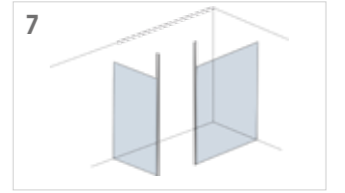

- 2 x Glass panel
- 2 x Floor to ceiling bracket (optional extra see fitting options)