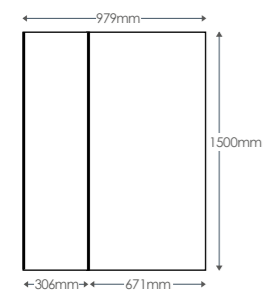

Evolve Extended Luxury Bath Screen

Extended Bath Screen

Code	Dimensions	£ inc VAT
EVOD08C	979 x 1500mm	£435.00