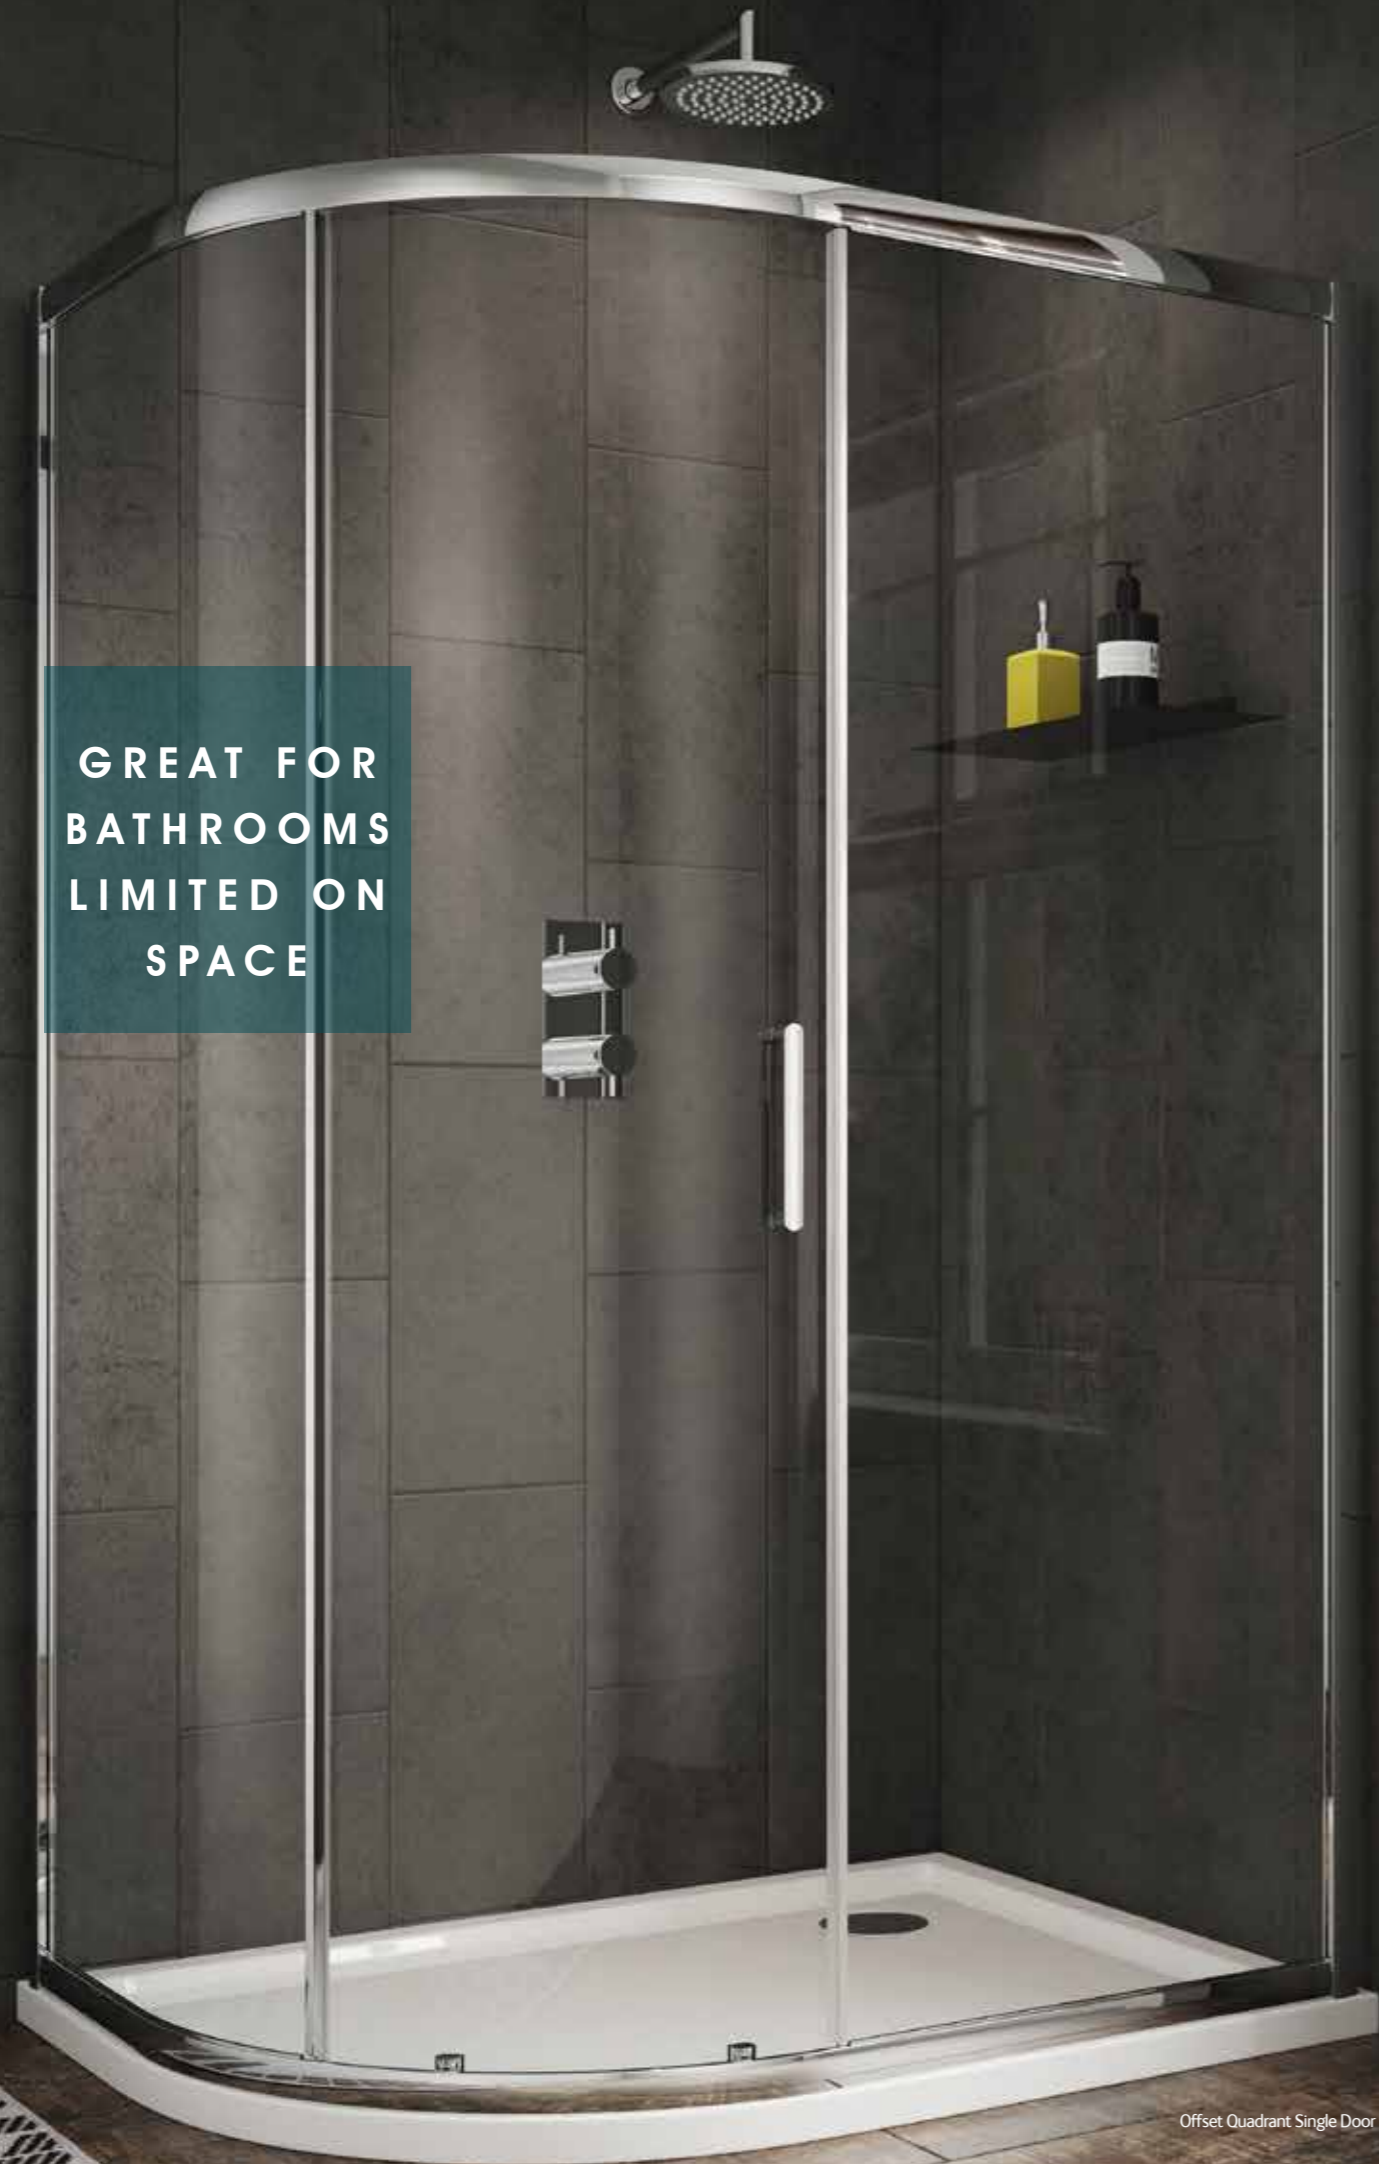

GREAT FOR
BATHROOMS
LIMITED ON
SPACE

Offset Quadrant Single Door