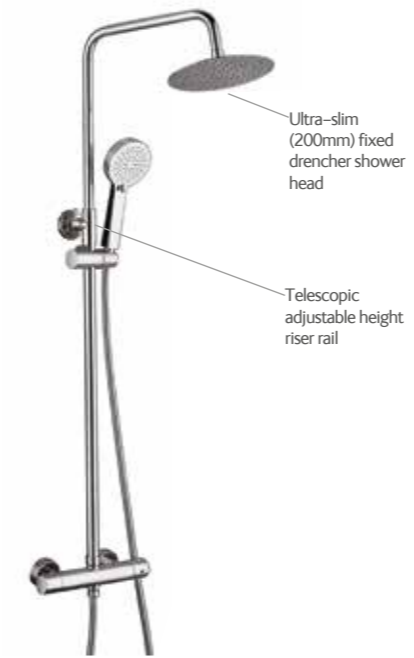

DC Thermostatic Dual Outlet (Wall Mounted Fixed Head & Handset) £391.79
DC2 Concealed Dual Outlet Valve
SHWB1 Shower Handset, Hose and Bracket
WSV002 Wall Arm
WSV001 200mm ABS Shower Head

KEEPS THE WATER TEMPERATURE CONSISTENT – EVEN WHEN A TAP IS USED ELSEWHERE!

200mm fixed drencher head

3 Mode Handset

Thermostatically controlled

Shower Valves
Thermostatic Yes Bar Shower Valves

Separate temperature control with override button for safety

Yes Dual Outlet, Dual Control Bar Valve - Chrome

YES2C Exposed valve, fixed drencher shower head & slide rail with handset, smooth hose. **£279.84**

YES2 Easyfix Fitting for YES2C **£12.72**

Min 0.1 bar

Yes Dual Outlet, Dual Control Bar Valve - Square - Chrome

YES3C Exposed valve, fixed drencher shower head & slide rail with handset, smooth hose. **£347.26**

Min 0.1 bar

Yes Single Outlet, Dual Control Bar Valve - Chrome

YES7C Exposed valve, slide rail with handset & Easyfit brackets. **£160.17**