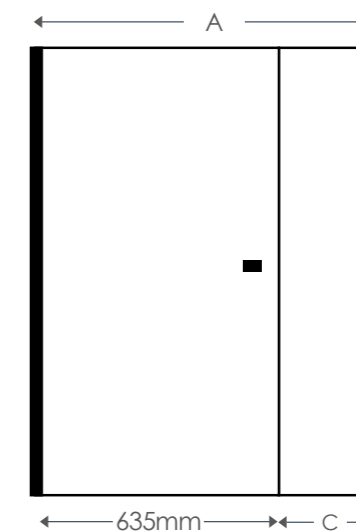

Close up of handle