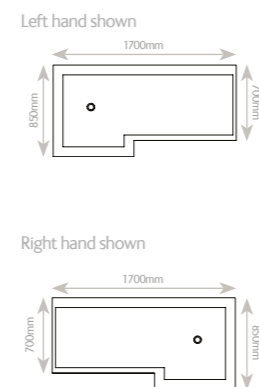

I Bath

VS

Standard Bath

**BATH OR
SHOWER?
SPOILT FOR
CHOICE**

Front panel bows out slightly

L Shaped Shower Bath

L Shaped Bath

Code	Dimensions	£ inc VAT
SOB71	1700 x 850/700mm Left Hand	£307.70
SOB72	1700 x 850/700mm Right Hand	£307.70
Panels		
SOB73	1700 x 520(h)mm Front Panel	£134.99
SOB74	700 x 520(h)mm End Panel	£87.19
Bath Screen		
SOB54	850 x 170 x 1470mm with towel rail	£251.34