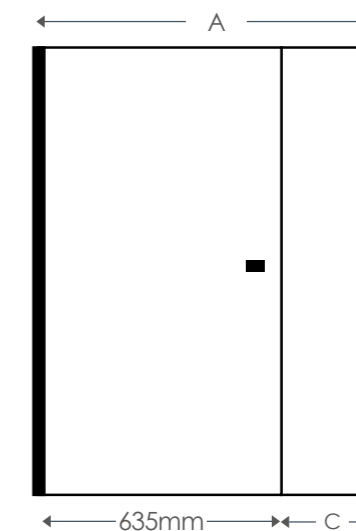

Evolve In-Out Pivot Black Corner

In-Out Pivot Door Corner Black

Code	Dimensions (A)	Access	Inline Panel (C)	£ inc VAT
PEVXCBK + PEV1BK	800mm (765-805mm)	445mm	115mm	£685.00
PEVXBK + PEV2BK	900mm (865-905mm)	515mm	215mm	£725.00
PEVXBK + PEV3BK	1000mm (965-1005mm)	590mm	315mm	£845.00
PEVXBK + PEV4BK	1200mm (1165-1205mm)	750mm	515mm	£920.00
PEVXBK + PEV5BK	1400mm (1365-1405mm)	920mm	715mm	£1,000.00

Side Panels	Dimensions	£ inc VAT
EVSP76C	760mm (735-755mm)	£240.00
EVSP8C	800mm (775-795mm)	£250.00
EVSP9C	900mm (875-895mm)	£265.00