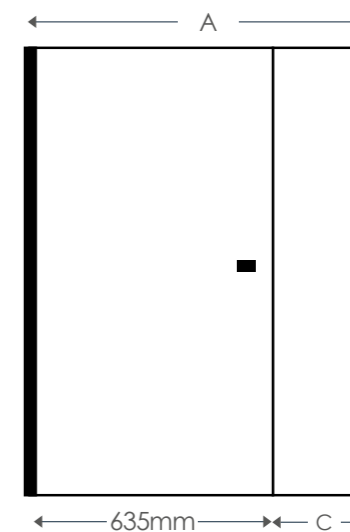

Evolve In-Out Pivot Chrome Corner

In-Out Pivot Door Corner Chrome

Code	Dimensions (A)	Access	Inline Panel (C)	£ inc VAT
PEVXC + PEV1C	800mm (765-805mm)	445mm	115mm	£625.00
PEVXC + PEV2C	900mm (865-905mm)	515mm	215mm	£660.00
PEVXC + PEV3C	1000mm (965-1005mm)	590mm	315mm	£770.00
PEVXC + PEV4C	1200mm (1165-1205mm)	750mm	515mm	£840.00
PEVXC + PEV5C	1400mm (1365-1405mm)	920mm	715mm	£915.00

Side Panels		£ inc VAT
EVSP76C	760mm (735-755mm)	£240.00
EVSP8C	800mm (775-795mm)	£250.00
EVSP9C	900mm (875-895mm)	£265.00

Close up of handle