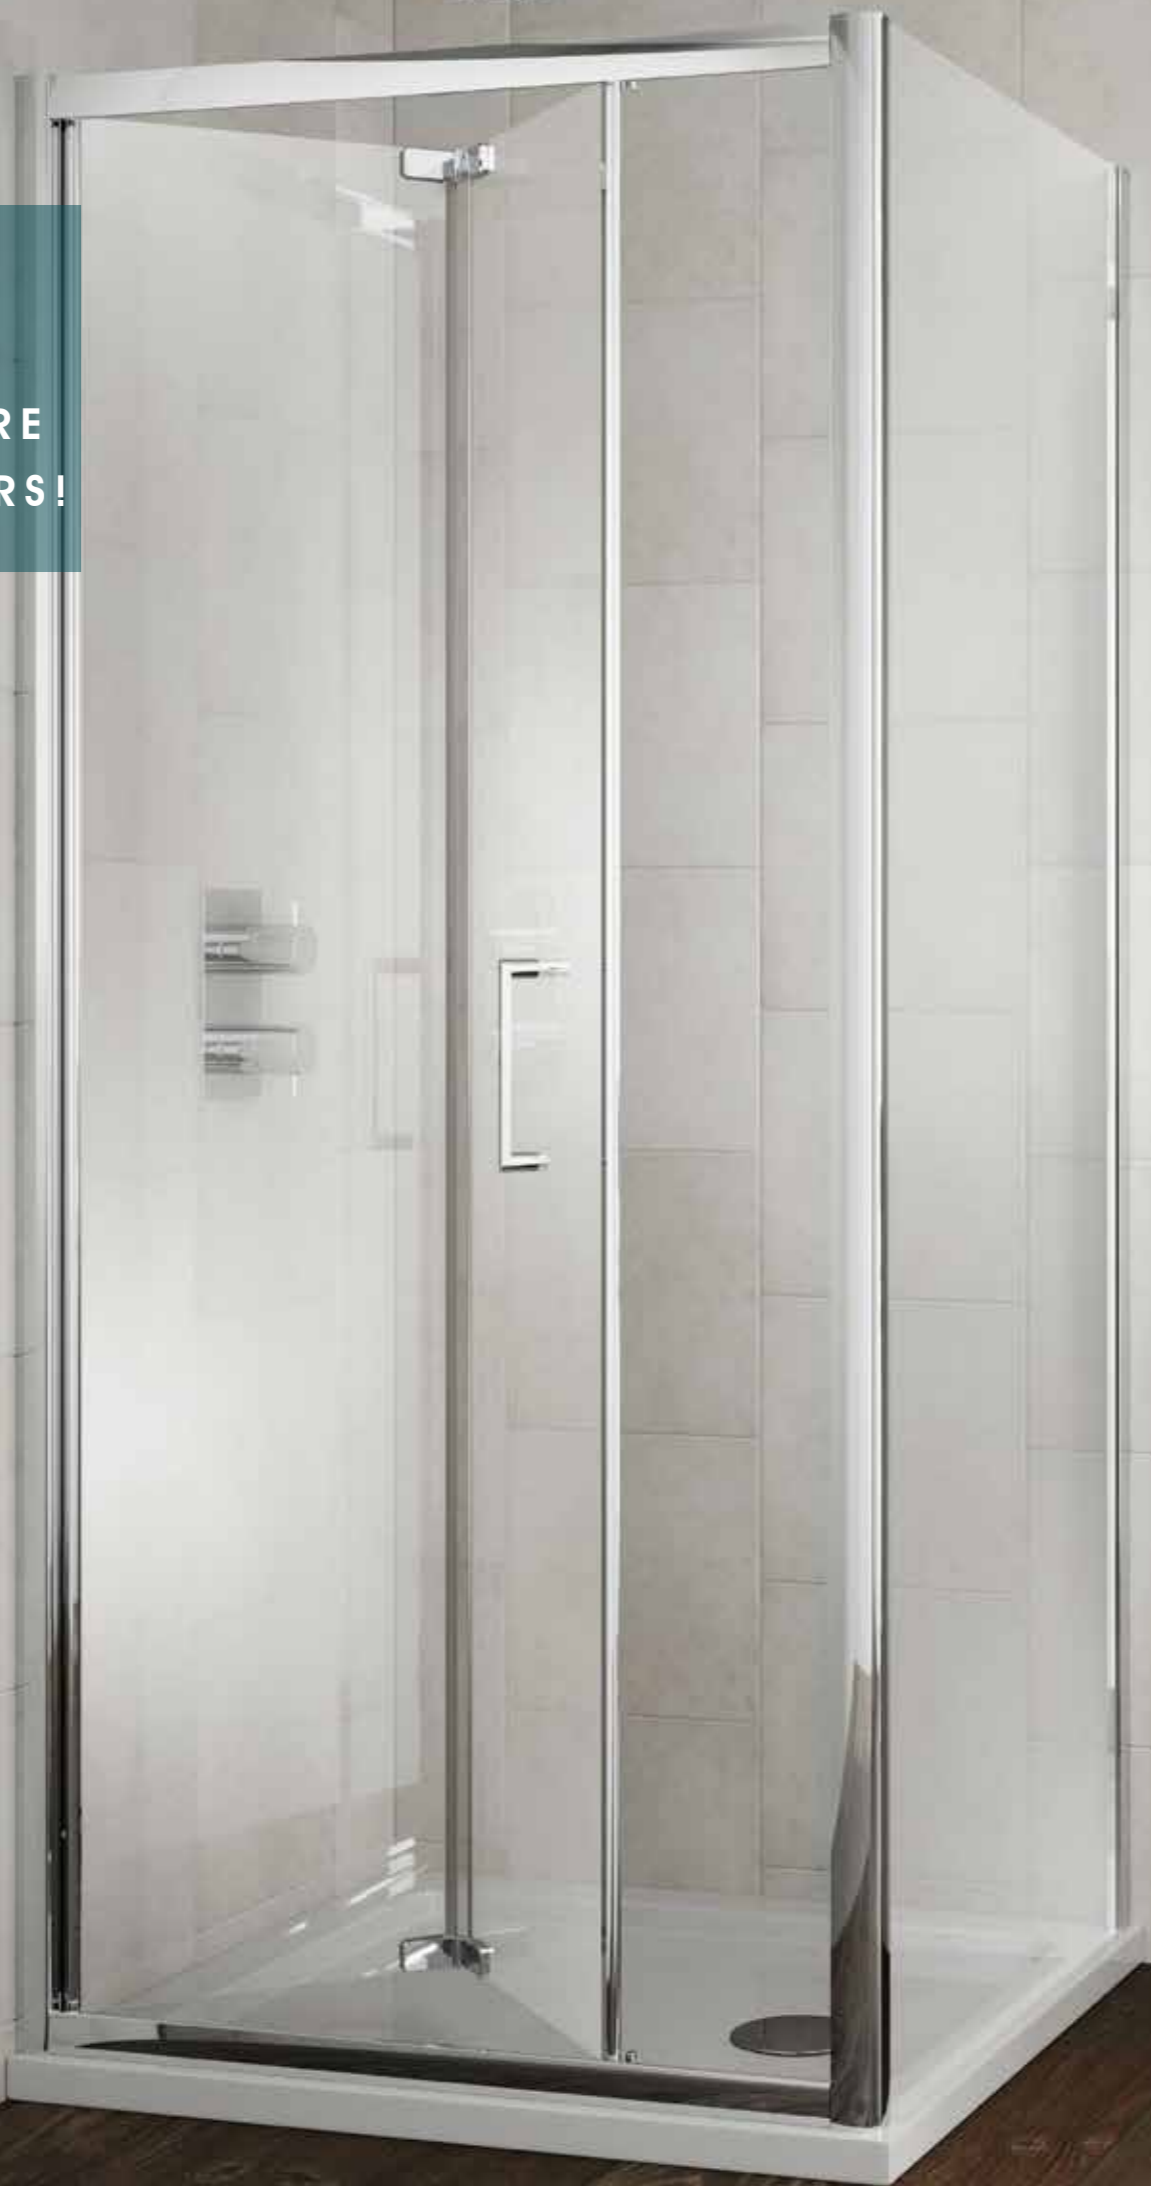

Quality Specifications

- 6mm toughened safety glass
- Height 1900mm
- Smooth sliding opening action
- Spring loaded double runners that clip-off & clip-on for easy cleaning
- Magnetic seal
- B-Clean easy clean glass
- Lifetime Guarantee
- Adjustment for easy & secure fixing (see page 78 for full details)
- Chrome finish
- Chrome finish top cover caps
- Can be installed with door opening to the left or right

Sliding Door with Side Panel

Sliding Door

SPACE-
SAVING
- NO MORE
WET FLOORS!

Bi-fold Door with Side Panel

Quality Specifications

- 6mm toughened safety glass
- Height 1900mm
- Power Shower Proof
- Smooth sliding opening action
- Inward opening door, perfect for when space is limited
- Magnetic seals
- B-Clean easy clean glass
- Lifetime Guarantee
- Adjustment for easy & secure fixing (see page 78 for full details)
- Chrome finish
- Chrome finish top cover caps
- Can be installed with door opening to the left or right