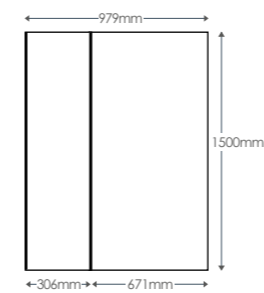

Evolve Extended Luxury Bath Screen

Extended Black Bath Screen

Code	Dimensions	£ inc VAT
EVOD08BK	979 x 1500mm	£460.00