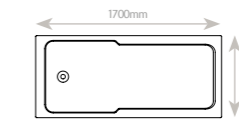

I Bath

Code	Dimensions	£ inc VAT
IBA1775	1700 x 750mm	£458.21
Panels		
WSBP17	1700 x 515(h)mm Front Panel	£142.40
WSBP75	750 x 515(h)mm End Panel	£82.44

For Bath screen's see pages .