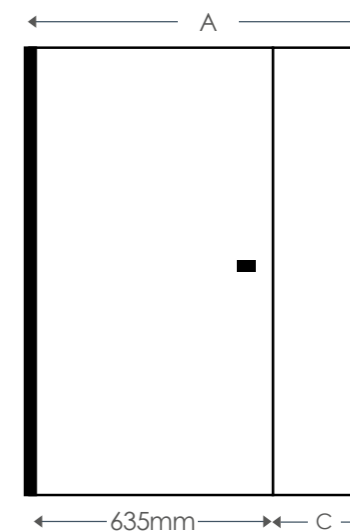

OPENS IN
AND OUT
FOR EASY
ACCESS

DOOR OPENS
BOTH IN & OUT

Quality Specifications

- 180° degree pivot for inward and outward opening
- Toughened 8mm safety glass
- Height: 2000mm high
- Semi frameless design for minimalistic look
- Full length magnets encapsulated in crystal seals
- Corner units with crystal clear glass-to-glass seals
- Minimum 450mm access
- Power shower proof
- Concealed fixings on profile
- Lifetime guarantee
- Adjustment for easy & secure fixing (see page 78 for details)
- Black finish

Evolve In-Out Pivot Black Recess

In-Out Pivot Door Recess Black

Code	Dimensions (A)	Access	Inline Panel (C)	£ inc VAT
PEVXCBK + PEV1BK	800mm (765-805mm)	445mm	115mm	£685.00
PEVXBK + PEV2BK	900mm (865-905mm)	515mm	215mm	£725.00
PEVXBK + PEV3BK	1000mm (965-1005mm)	590mm	315mm	£845.00
PEVXBK + PEV4BK	1200mm (1165-1205mm)	750mm	515mm	£920.00
PEVXBK + PEV5BK	1400mm (1365-1405mm)	920mm	715mm	£1,000.00