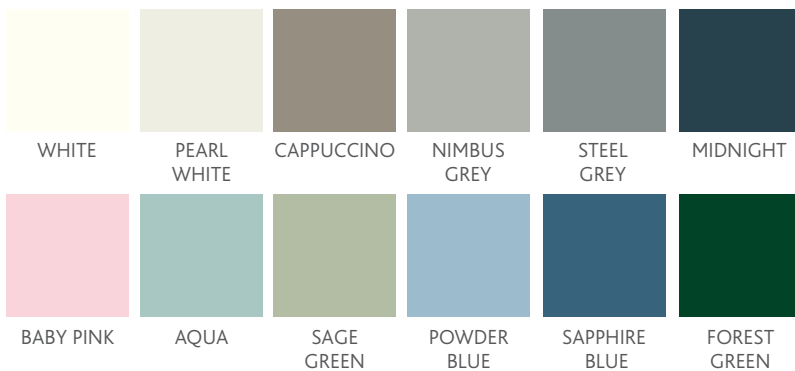

DOOR & CARCASS FINISHES