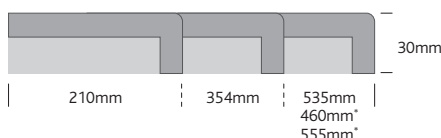

- All Corian® solid surfaces are available in either 12mm or 30mm thicknesses (30mm worktops made using 12mm Corian® and 18mm ply wood core)
- Prices rounded up to the nearest 100mm
- Please state exact length required
- Please state whether you require a 'Pencil' or 'Square' edge finish
- Minimum worktop charge is 500mm