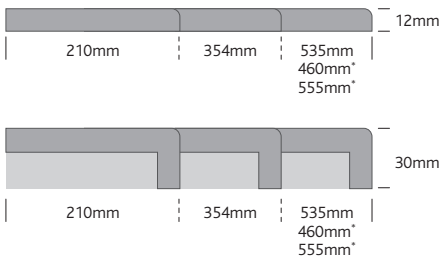

Continuous Corian® Worktops

12mm Continuous Corian® Worktop		
SSFT	12 x 210	£33 per 100mm
SSFT	12 x 354	£33 per 100mm
SSFT	12 x 535/460/555*	£56 per 100mm

30mm Continuous Corian® Worktop		
SSVT	30 x 210	£34 per 100mm
SSVT	30 x 354	£34 per 100mm
SSVT	30 x 535/460/555*	£57 per 100mm

- All Corian® solid surfaces are available in either 12mm or 30mm thicknesses (30mm worktops made using 12mm Corian® and 18mm ply wood core)
- Prices rounded up to the nearest 100mm
- Please state exact length required
- Please state whether you require a 'Pencil' or 'Square' edge finish
- Minimum worktop charge is 500mm

* 460mm and 555mm are special sizes to suit specific In-Frame furniture

Continuous Corian® Worktop Configurations

Corian® Worktop		
SSVT-FJ	Fabricated Joint	£195
SSVT-1CB	Cut-Back	£195
SSVT-CC	Curved Corner	£215