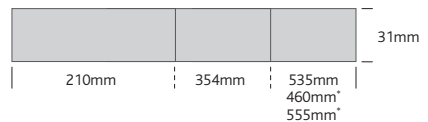

WOOD VENEER PRICING

Continuous Wood Veneer Worktops

31mm Wood Veneer Worktop		
STVF	31 x 210	£17 per 100mm
FTVF	31 x 354	£18 per 100mm
VTEVF	31 x 535/460*/555*	£21 per 100mm