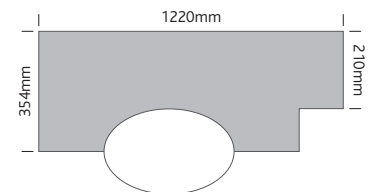

Pricing Your Corian® Worktop

Example	
Corian® worktop 354 x 30 x 1220mm (Based on 535mm price @ £57 per 100mm)	£684
Corian® Semi-counter top basin - white (SCB)	£940
Cut-back (SSVT-1CB)	£195
Total	£1819