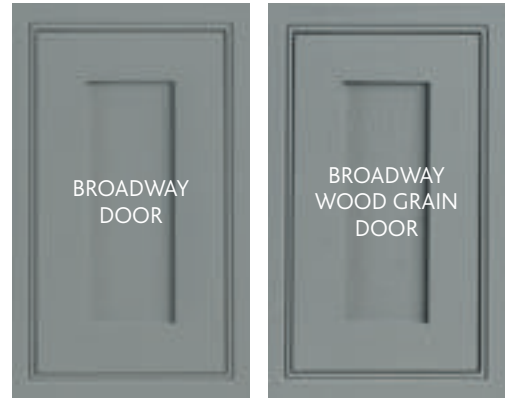

SAPPHIRE BLUE
WOOD GRAIN

FOREST GREEN
WOOD GRAIN

IN-FRAME DOORS

Salisbury Wood Finish

OAK

WALNUT

IN-FRAME DOORS
Broadway
 Painted Finish

WHITE