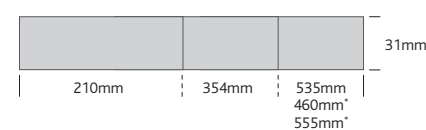

VENEER WORKTOPS

Continuous Wood Veneer Worktops

31mm Wood Veneer Worktop		
STVF	31 x 210	£17 per 100mm
FTVF	31 x 354	£18 per 100mm
VTEVF	31 x 535/460*/555*	£21 per 100mm

1. All wood veneer surfaces are 31mm thickness
   - Square edge profile
   - Supplied edged at both ends
   - Prices rounded up to the nearest 100mm
   - Please state exact length required
   - Maximum length 3000mm
   - Minimum worktop charge 500mm
2. 460mm and 555mm are special sizes to suit specific In-Frame furniture